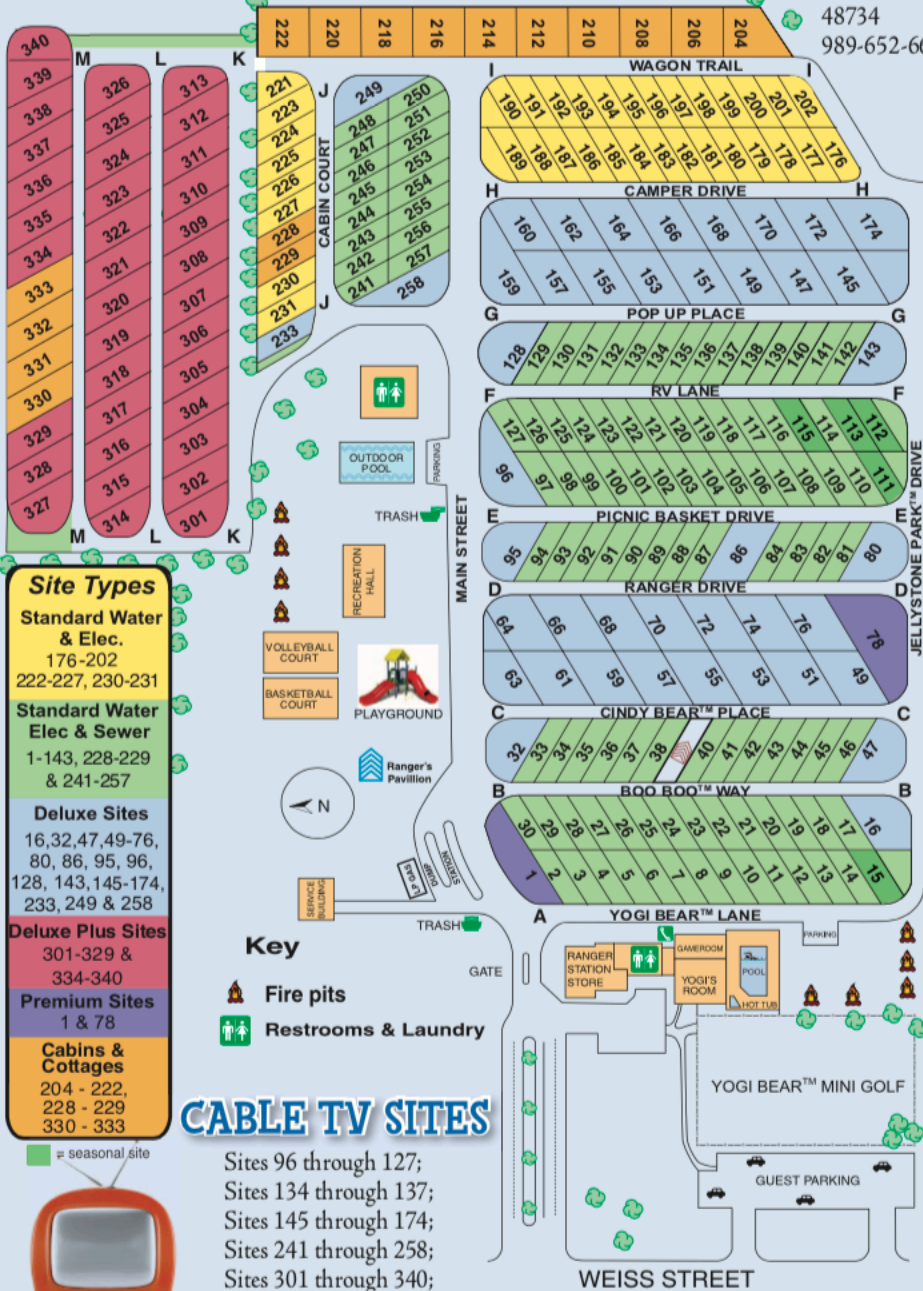

# Contact Us:

1339 Weiss Street  
 Frankenmuth, MI  
 48734  
 989-652-6668

**Site Types**

- Standard Water & Elec.**  
176-202  
222-227, 230-231
- Standard Water Elec & Sewer**  
1-143, 228-229  
& 241-257
- Deluxe Sites**  
16, 32, 47, 49-76,  
80, 86, 95, 96,  
128, 143, 145-174,  
233, 249 & 258
- Deluxe Plus Sites**  
301-329 &  
334-340
- Premium Sites**  
1 & 78
- Cabins & Cottages**  
204 - 222,  
228 - 229  
330 - 333

■ = seasonal site

## CABLE TV SITES

Sites 96 through 127;  
 Sites 134 through 137;  
 Sites 145 through 174;  
 Sites 241 through 258;  
 Sites 301 through 340;  
 See channel listing on  
 Resort Information page.

DOG WALK PLEASE PICKUP AFTER YOUR PET

YOGI BEAR and all related characters and elements © & ™ Hanna-Barbera. (s20)